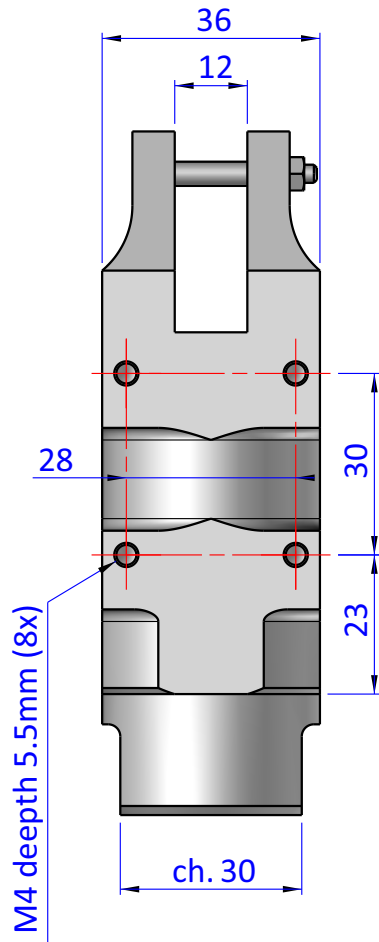

THE PROPERTY OF THE DRAWING IS ESTABLISHED BY LAW. IT IS FORBIDDEN TO PRODUCE OR SHOW IT TO THIRD PART. WITHOUT A WRITTEN AGREEMENT.

DESIGNED FROM FPS Automation		REVIEW A
DATE 03/11/2020	WEIGHT 0,215kg	
CODE VES.GTNS10L		

Format **A4**

UNI 936-76

GENERAL TOLERANCE

UNI - ISO 2768

CLASSE f

DESCRIPTION

VES.GTNS10L