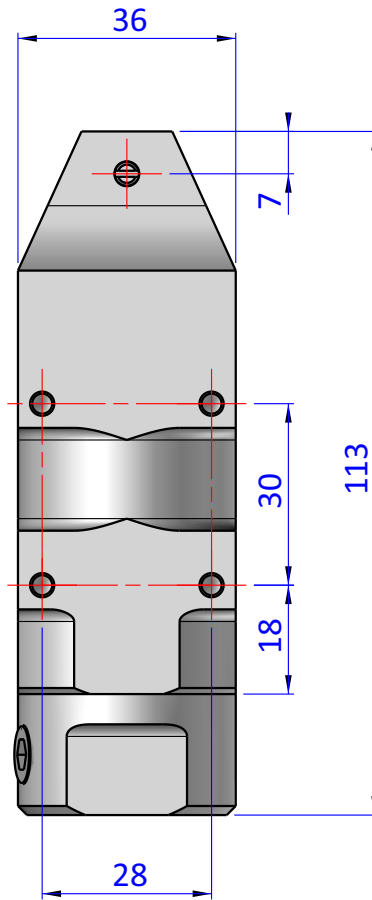

THE PROPERTY OF THE DRAWING IS ESTABLISHED BY LAW. IT IS FORBIDDEN TO PRODUCE OR SHOW IT TO THIRD PART. WITHOUT A WRITTEN AGREEMENT.

DESIGNED FROM FPS Automation		REVIEW A
DATE 03/11/2020	WEIGHT 0,215kg	
CODE VES.GTNS10L		

Format **A4**

UNI 936-76

GENERAL TOLERANCE

UNI - ISO 2768

CLASSE f

DESCRIPTION

VES.GTNS10L