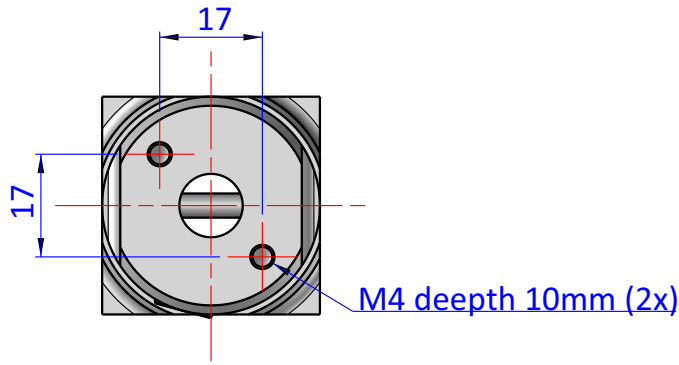

THE PROPERTY OF THE DRAWING IS ESTABLISHED BY LAW. IT IS FORBIDDEN TO PRODUCE OR SHOW IT TO THIRD PART. WITHOUT A WRITTEN AGREEMENT.

DESIGNED FROM FPS Automation		REVIEW A
DATE 03/11/2020	WEIGHT 0,215kg	
CODE VES.GTNS10L		

Format **A4**

UNI 936-76

GENERAL TOLERANCE

UNI - ISO 2768

CLASSE f

DESCRIPTION

VES.GTNS10L